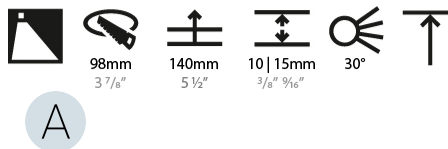

PHYSICAL

Shape: Round
Diameter (mm): 107
Diameter (in): 4 ³/₁₆
Height (mm): 118
Height (in): 4 ⁵/₈
Ceiling Thickness (mm): 10 / 12.5 / 15
Ceiling Thickness (in): 3/8 or 1/2 or 9/16
Min. Recessing Depth (mm): 140
Min. Recessing Depth (in): 5 ¹/₂
Light Distribution: Adjustable / Asymmetric
Weight (kg): 0.473
Weight (lbs): 1.04
Fixture Finish: SSR / BKV / CWI / CRY / HAB / UFT / ITA / RUA / FTG / MYG / LOD / PUS / FRO / FUP / KIA / POP / BLS / SPG / MEY / GOH / GUM / CHC / COM / ABZ / JAG / OBR / MOS / ROR
Fixture Material: Aluminum Die Cast
Cut-out Measurements: 98mm / 3 7/8"

ELECTRICAL

Lamp Type: LED (Zhaga Standard)
Input Wattage (W): 16.5
Total Output Wattage (W): 14
Dimming: Tri-Mode (Non-Dimming and Phase Dimming (120Vac only) and 0-10V Dimming)
Driver Included: No
Driver Location: Recessed Housing
Driver Type: Constant Current - Universal
Driver Class: Class 2
Housing: See components
Input Voltage (V): 120 - 277
Constant Current (MA): 350

LED

Number of LEDs: 1
Color Temperature (°K): 2700 / 3000 / 3500 / 4000
Max. Delivered Lumen (lm): 1030 / 1070 / 1117 / 1140
Nominal Lumen (lm): 1386 / 1438 / 1511 / 1542
CRI: >90 CRI
Lamp Life (hrs): 50000

OPTICAL

Reflector: 20 / 40 / 60
Adjustability: Fixed

RATINGS AND CERTIFICATIONS

Certified By: Certified for North American Standards
IP rating: IP20