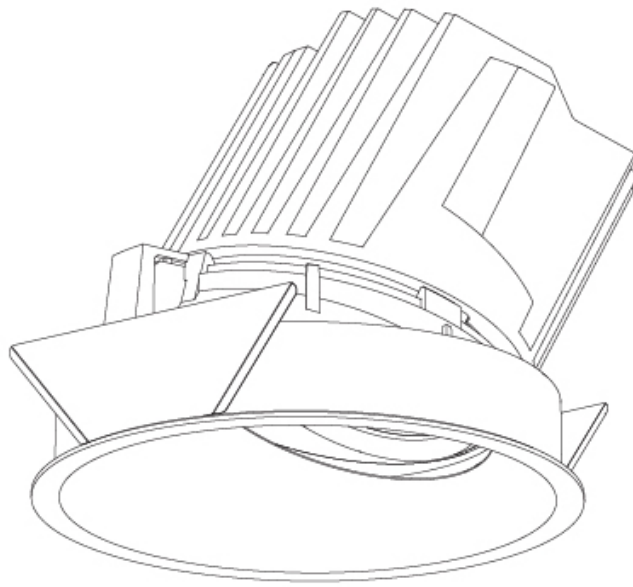

BIONIQ ROUND WALLWASH RECESSED

A35338-

PROJECT _____

TYPE _____

SPECIFIER _____

QUANTITY _____

DATE _____